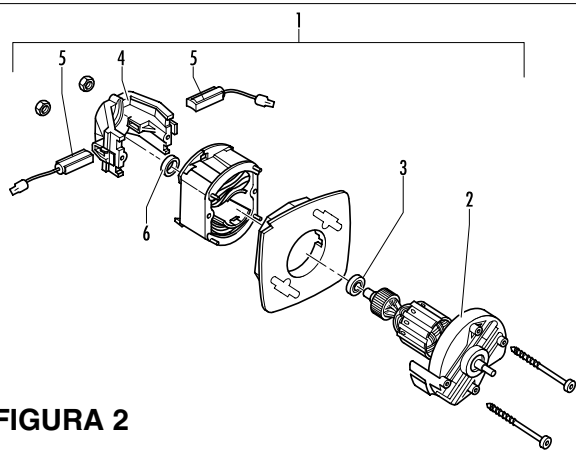

brand	PARTNER

date	MAR/03	SHEET 1/2

Model	Prefix
P1640 UK	01

Product number
953900448

FIGURA 2